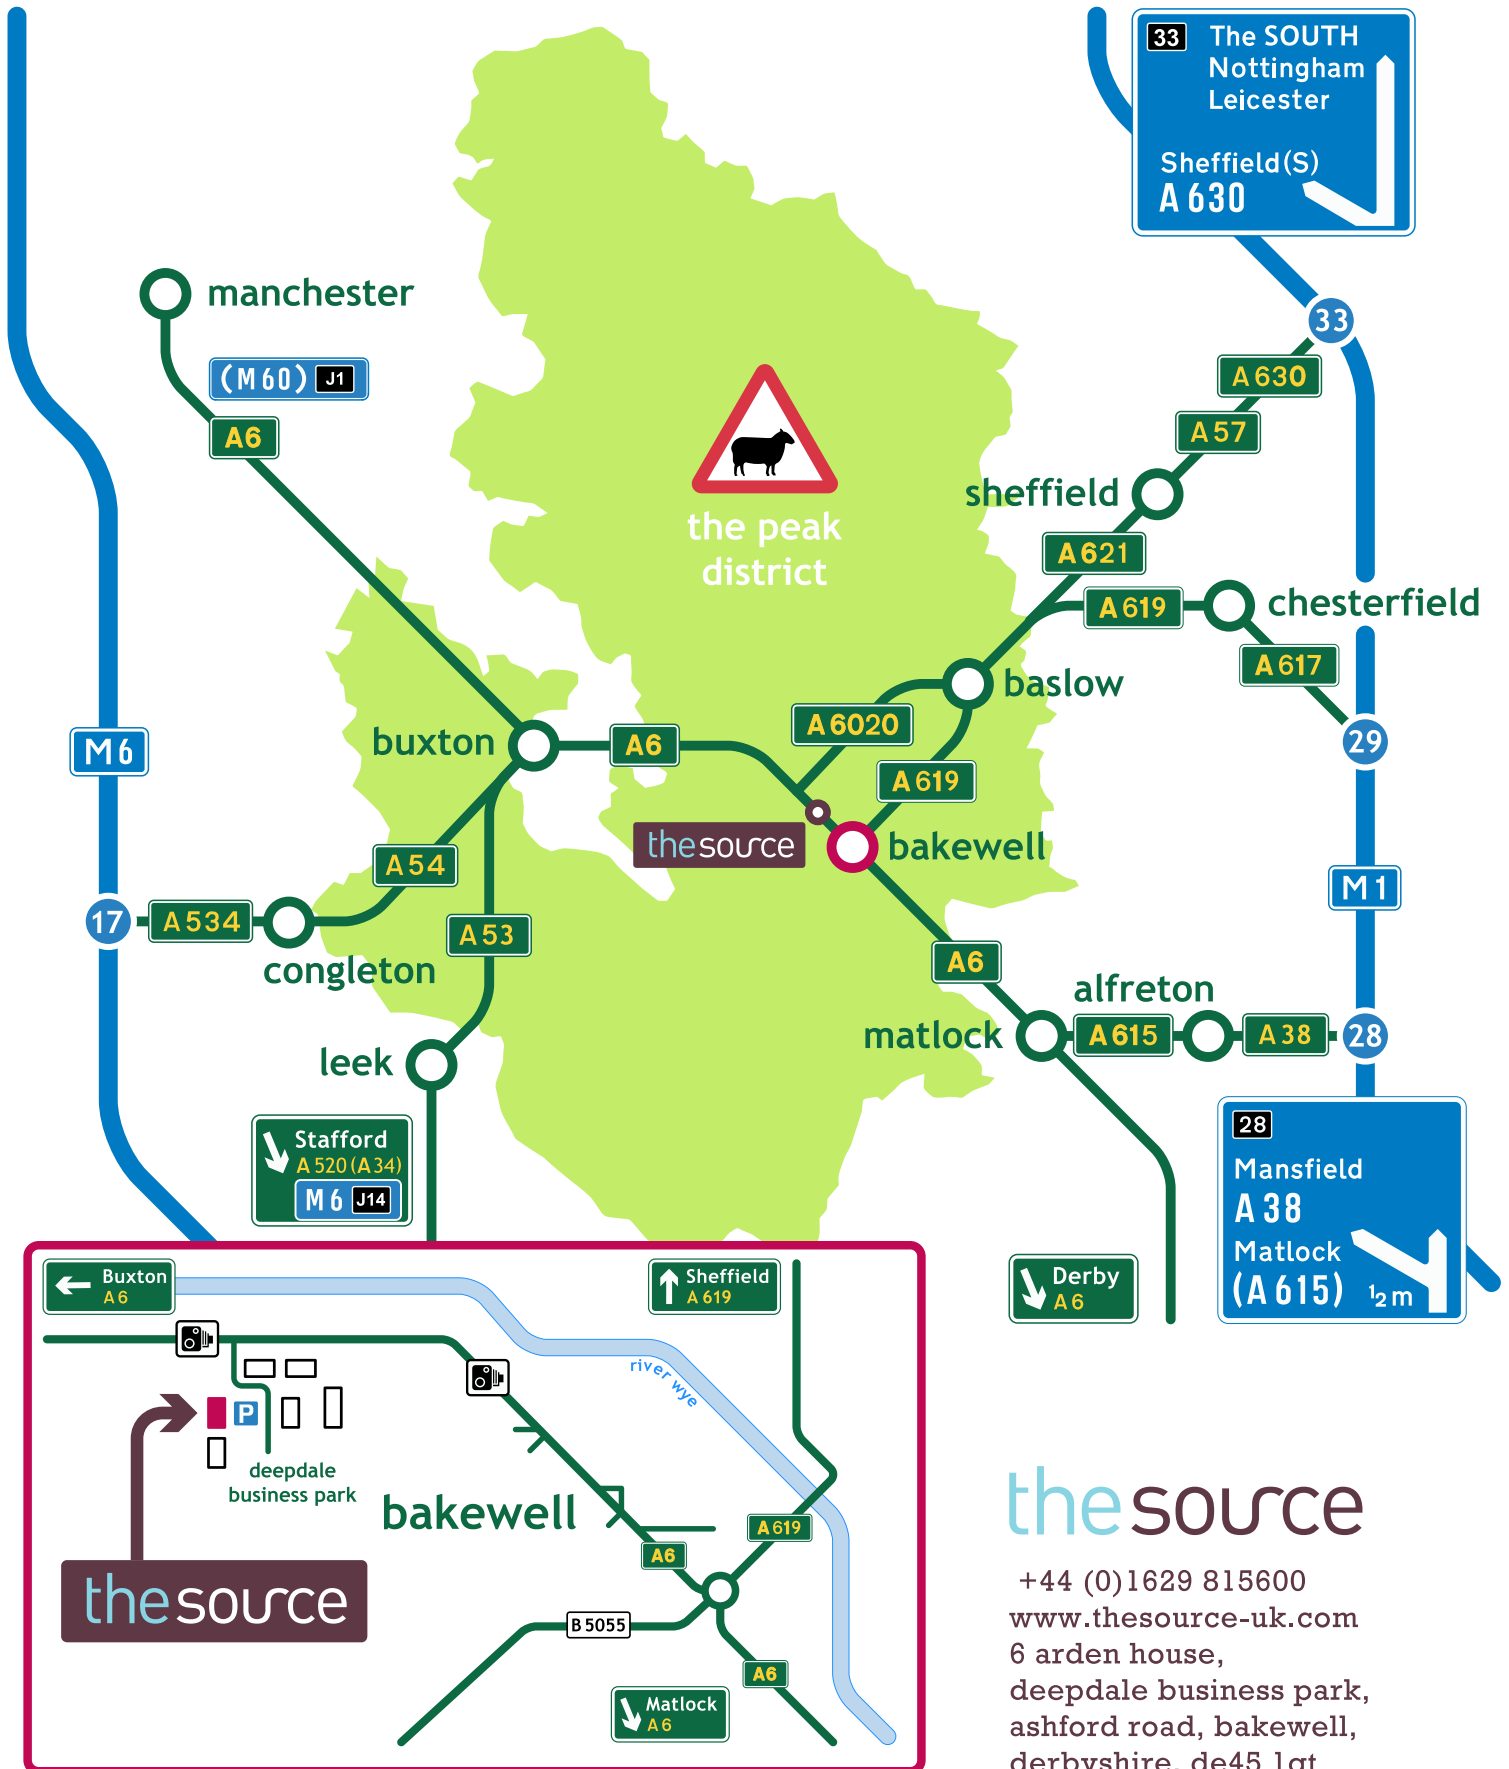

the source

we'll get the kettle on...

the source

+44 (0)1629 815600

www.thesource-uk.com

6 arden house,

deepdale business park,

ashford road, bakewell,

derbyshire, de45 1gt